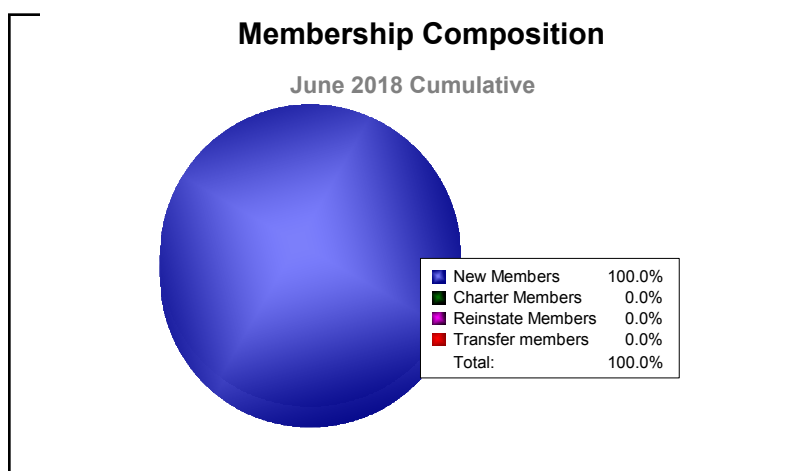

Year	New Clubs	Dropped Clubs	Gain/ Loss Clubs	New Members	Charter Members	Reinstate Members	Transfer Members	Total Member Added	Total Members Dropped	Gain/ Loss Members
2013-2014	0	-1	-1	7	0	0	2	9	-28	-19
2014-2015	0	-3	-3	9	0	0	0	9	-44	-35
2015-2016	0	-2	-2	1	0	0	0	1	-20	-19
2016-2017	0	-1	-1	2	0	0	0	2	-14	-12
2017-2018	0	-1	-1	1	0	0	0	1	-13	-12
Average	0	-2	-2	4	0	0	0	4	-24	-19