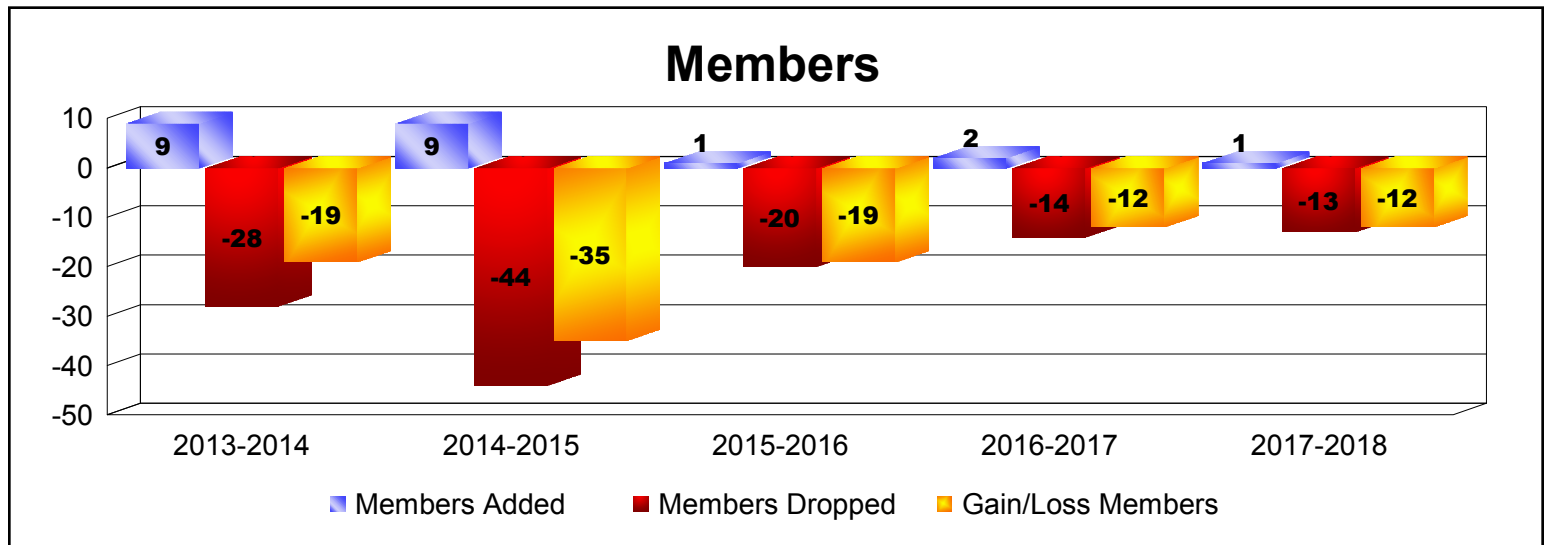

Year	New Clubs	Dropped Clubs	Gain/ Loss Clubs	New Members	Charter Members	Reinstate Members	Transfer Members	Total Member Added	Total Members Dropped	Gain/ Loss Members
2013-2014	0	-1	-1	7	0	0	2	9	-28	-19
2014-2015	0	-3	-3	9	0	0	0	9	-44	-35
2015-2016	0	-2	-2	1	0	0	0	1	-20	-19
2016-2017	0	-1	-1	2	0	0	0	2	-14	-12
2017-2018	0	-1	-1	1	0	0	0	1	-13	-12
Average	0	-2	-2	4	0	0	0	4	-24	-19

Year	New Clubs	Dropped Clubs	Gain/ Loss Clubs	New Members	Charter Members	Reinstate Members	Transfer Members	Total Member Added	Total Members Dropped	Gain/ Loss Members
2013-2014	1	0	1	169	22	3	24	218	-168	50
2014-2015	0	0	0	172	2	8	16	198	-159	39
2015-2016	1	0	1	134	30	5	25	194	-233	-39
2016-2017	0	0	0	140	2	7	25	174	-201	-27
2017-2018	1	0	1	144	25	6	19	194	-238	-44
Average	1	0	1	152	16	6	22	196	-200	-4