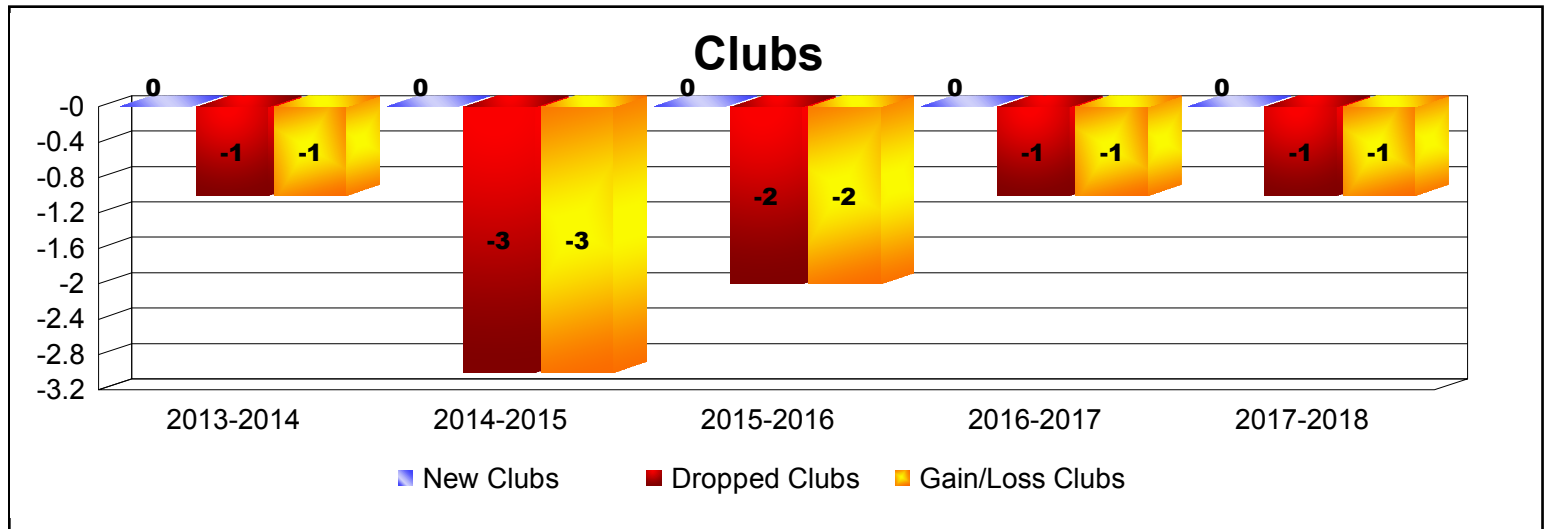

Year	New Clubs	Dropped Clubs	Gain/ Loss Clubs	New Members	Charter Members	Reinstate Members	Transfer Members	Total Member Added	Total Members Dropped	Gain/ Loss Members
2013-2014	0	-1	-1	7	0	0	2	9	-28	-19
2014-2015	0	-3	-3	9	0	0	0	9	-44	-35
2015-2016	0	-2	-2	1	0	0	0	1	-20	-19
2016-2017	0	-1	-1	2	0	0	0	2	-14	-12
2017-2018	0	-1	-1	1	0	0	0	1	-13	-12
Average	0	-2	-2	4	0	0	0	4	-24	-19

Year	New Clubs	Dropped Clubs	Gain/ Loss Clubs	New Members	Charter Members	Reinstate Members	Transfer Members	Total Member Added	Total Members Dropped	Gain/ Loss Members
2013-2014	1	0	1	169	22	3	24	218	-168	50
2014-2015	0	0	0	172	2	8	16	198	-159	39
2015-2016	1	0	1	134	30	5	25	194	-233	-39
2016-2017	0	0	0	140	2	7	25	174	-201	-27
2017-2018	1	0	1	144	25	6	19	194	-238	-44
Average	1	0	1	152	16	6	22	196	-200	-4